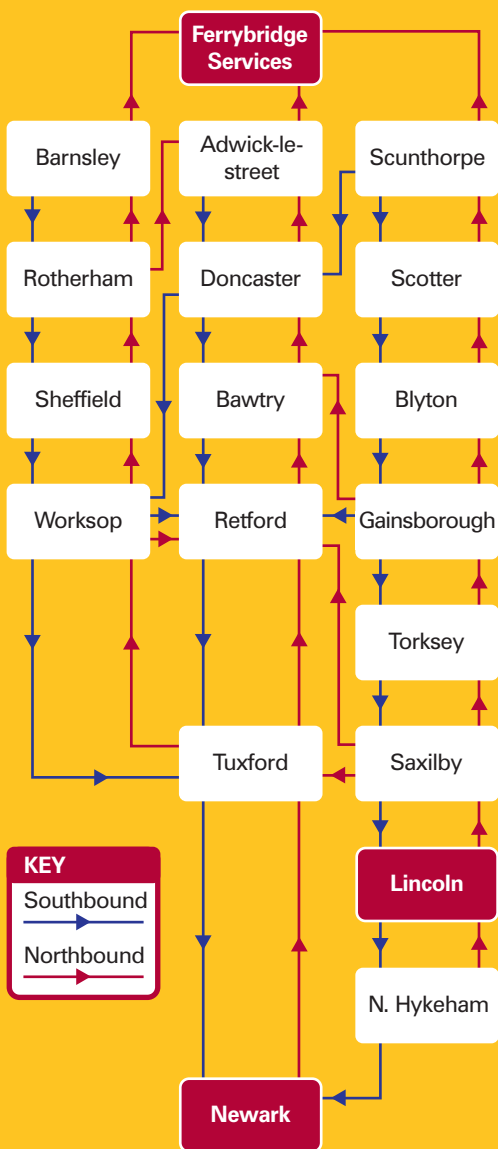

Convenient departure points & times

COACH JOINING POINTS

We offer 23 convenient departure points in Lincolnshire, Nottinghamshire and South Yorkshire. In order to minimize travel times we use a fleet of 'feeder' coaches and minibuses to assist in this process. Interchange points are at Lincoln and/or Newark for southbound tours and Lincoln and/or Ferrybridge for northbound tours. Due to long term roadworks north of Leicester, on the M1 wherever possible, southbound tours will operate via the much improved A1. As a guide, feeder pick up routes are detailed on the diagram.

KEY

Southbound
Northbound

Departure code/code	SB1	SB2	NB1	R1	R2	R3	R4
Adwick-le-Street	07:40	09:40	10:40	07:40	07:40	09:40	09:40
Barnsley	07:15	09:25	10:45	07:15	07:15	09:25	09:25
Bawtry	08:25	10:25	10:00	08:25	08:25	10:25	10:25
Blyton	07:35	09:40	09:20	X	07:35	X	09:40
Burgh le Marsh	07:15	09:15	07:15	07:15	X	09:15	X
Doncaster	08:00	10:00	10:25	08:00	08:00	10:00	10:00
Gainsborough	07:45	09:55	09:10	X	07:45	X	09:55
Horncastle	07:50	09:50	07:50	07:50	X	09:50	X
Lincoln	08:30	10:30	08:30	08:30	08:30	10:30	10:30
Newark	09:10	11:10	09:10	09:10	09:10	11:10	11:10
North Hykeham	08:50	10:45	08:10	08:10	08:10	10:50	10:50
Retford	08:45	10:40	09:45	08:45	08:45	10:45	10:45
Rotherham	07:40	09:50	10:20	07:40	07:40	09:50	09:50
Saxilby	08:05	10:15	08:50	X	08:05	X	10:15
Scotter	07:20	09:30	09:30	X	07:20	X	09:30
Scunthorpe	07:10	09:20	09:45	X	07:10	X	09:20
Sheffield	08:10	10:10	10:05	08:10	08:10	10:10	10:10
Skegness	07:10	09:10	07:10	07:10	X	09:10	X
Spilsby	07:30	09:30	07:30	07:30	X	09:30	X
Torksey	07:55	10:05	09:00	X	07:55	X	10:05
Tuxford	08:55	10:55	09:20	08:55	08:55	10:55	10:55
Worksop	08:35	10:35	09:35	08:35	08:35	10:35	10:35
Wragby	08:10	10:10	08:10	08:10	X	10:10	X